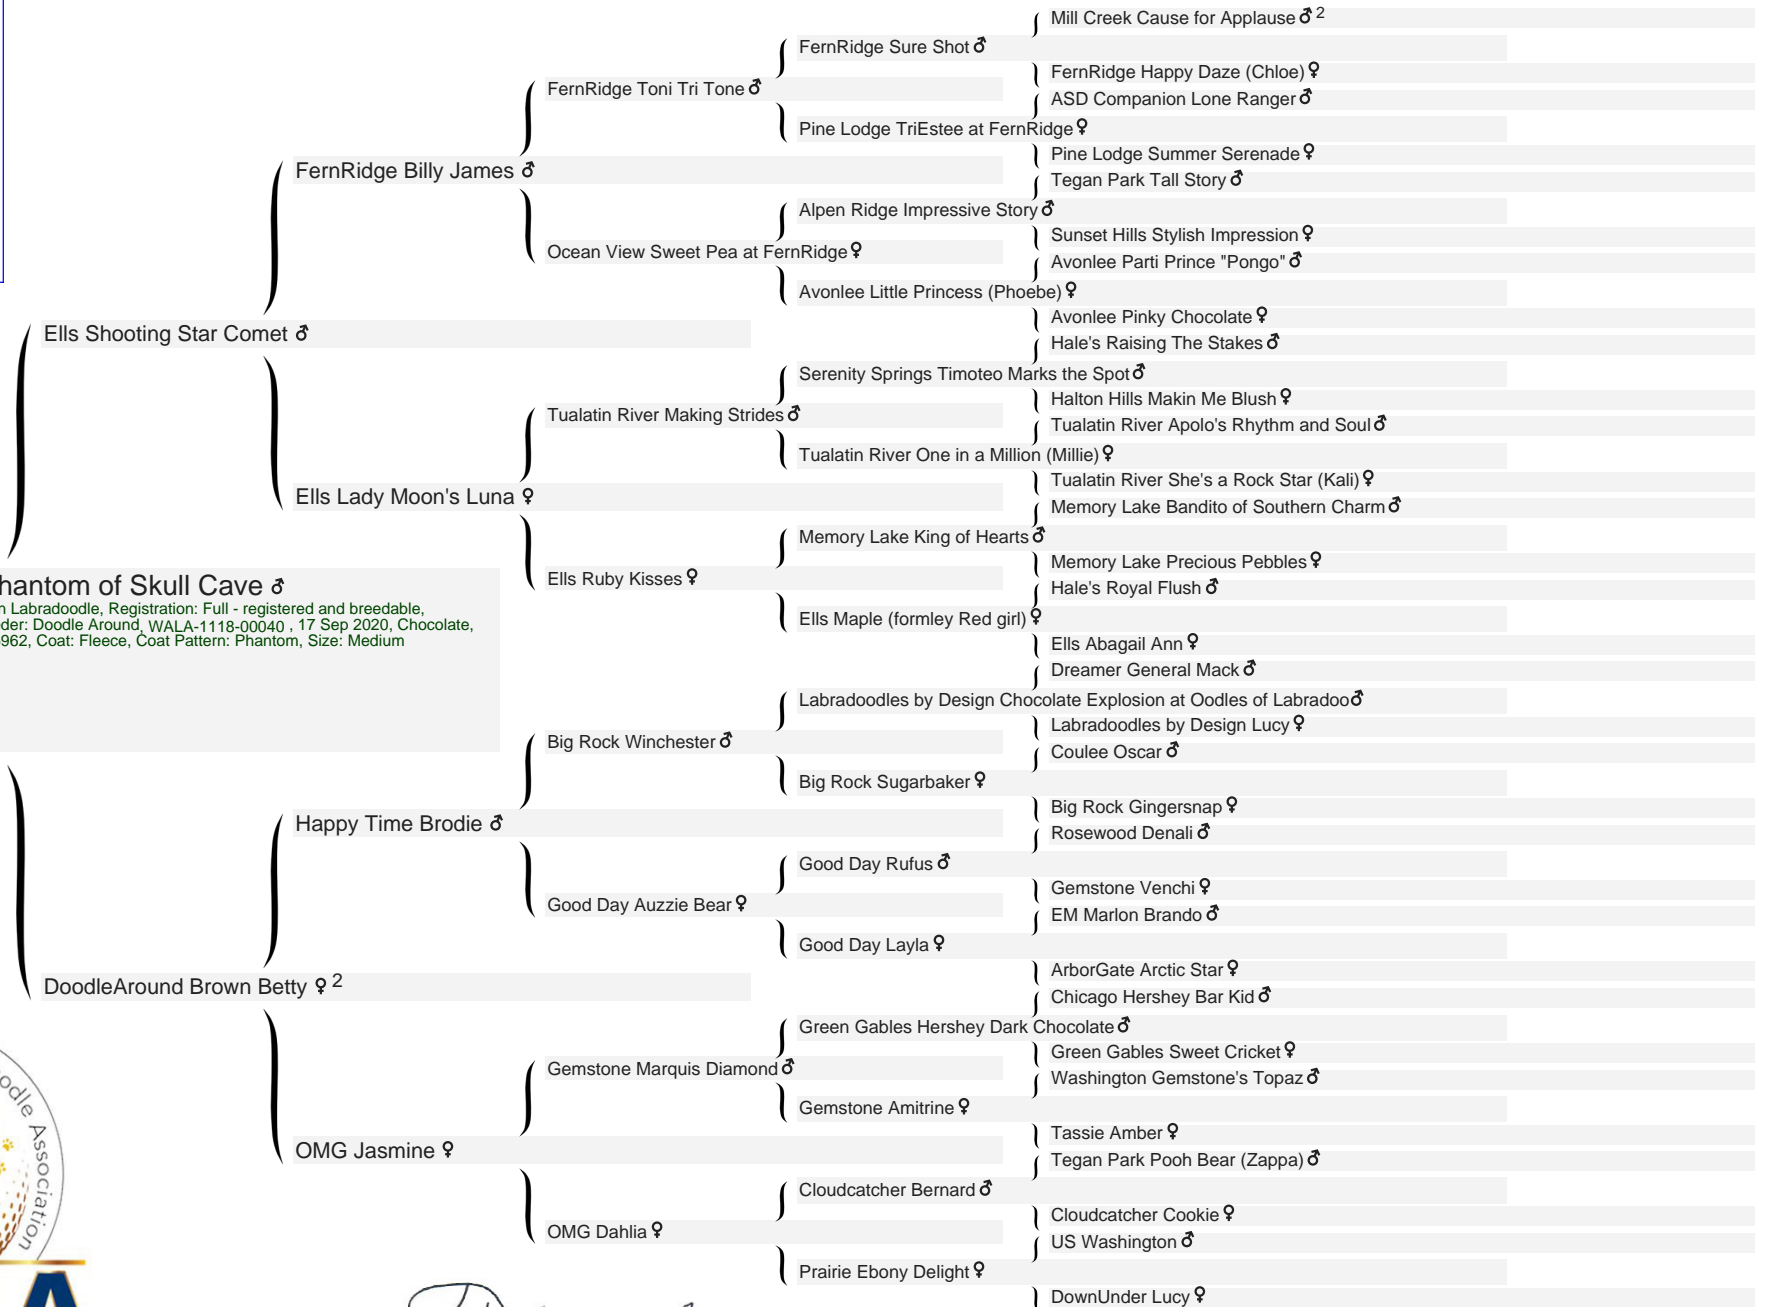

♂ DoodleAround Phantom of Skull Cave

DoodleAround Phantom of Skull Cave ♂
 WALA00060812, M Australian Labradoodle, Registration: Full - registered and breedable,
 Breeding Status: Active, Breeder: Doodle Around, WALA-1118-00040 - 17 Sep 2020, Chocolate,
 Microchip No: 933000320305962, Coat: Fleece, Coat Pattern: Phantom, Size: Medium

WALA

Official Pedigree *Terry Main* Terry Main, WALA Registrar

29 Jan 2021