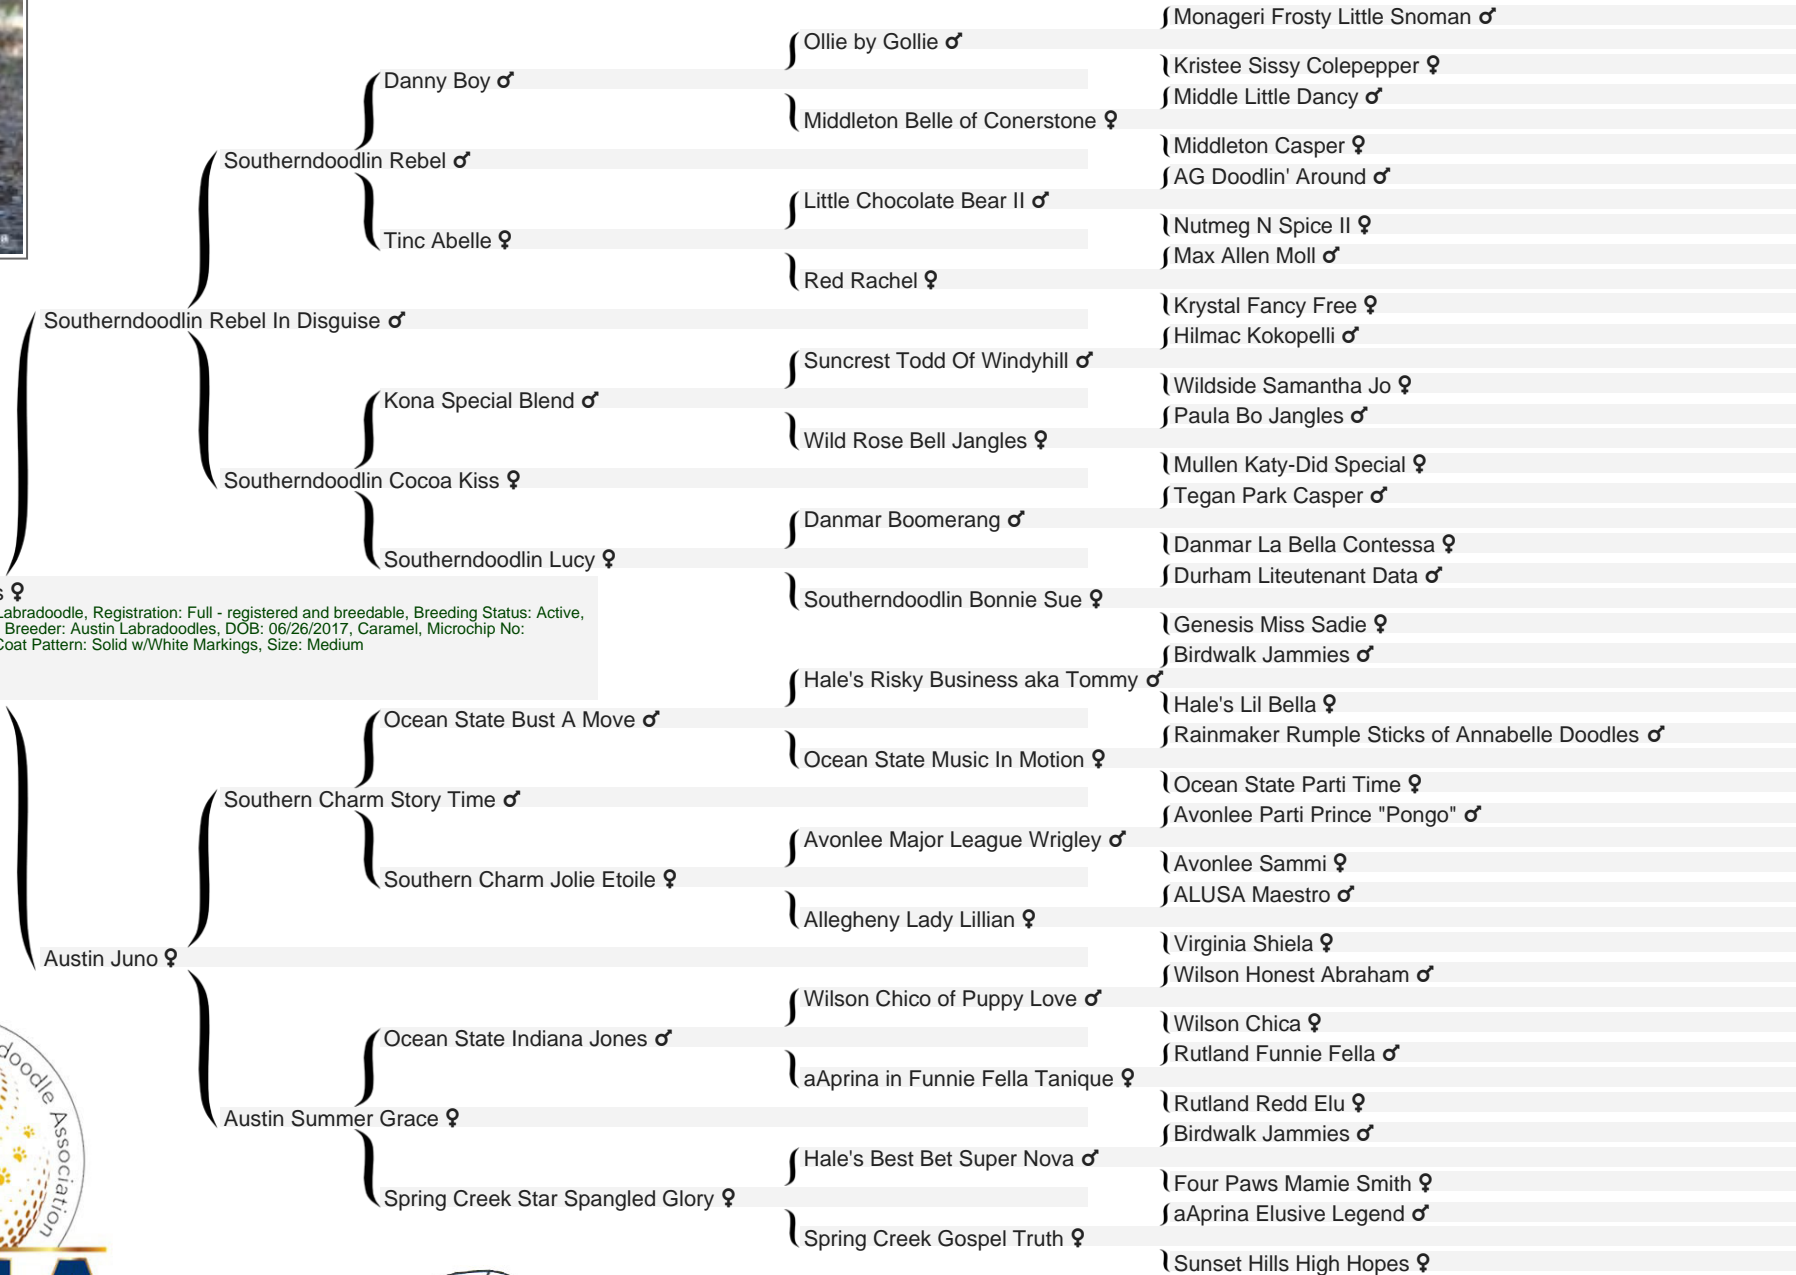

Official Pedigree

Austin Heart of Texas ♀

Austin Heart of Texas ♀
 WALA00000372, Australian Labradoodle, Registration: Full - registered and breedable, Breeding Status: Active,
 Owner: Austin Labradoodles, Breeder: Austin Labradoodles, DOB: 06/26/2017, Caramel, Microchip No:
 7E10106724, Coat: Fleece, Coat Pattern: Solid w/White Markings, Size: Medium

WALA

Official Pedigree

Terry Main

Terry Main, WALA Registrar

03/26/2020