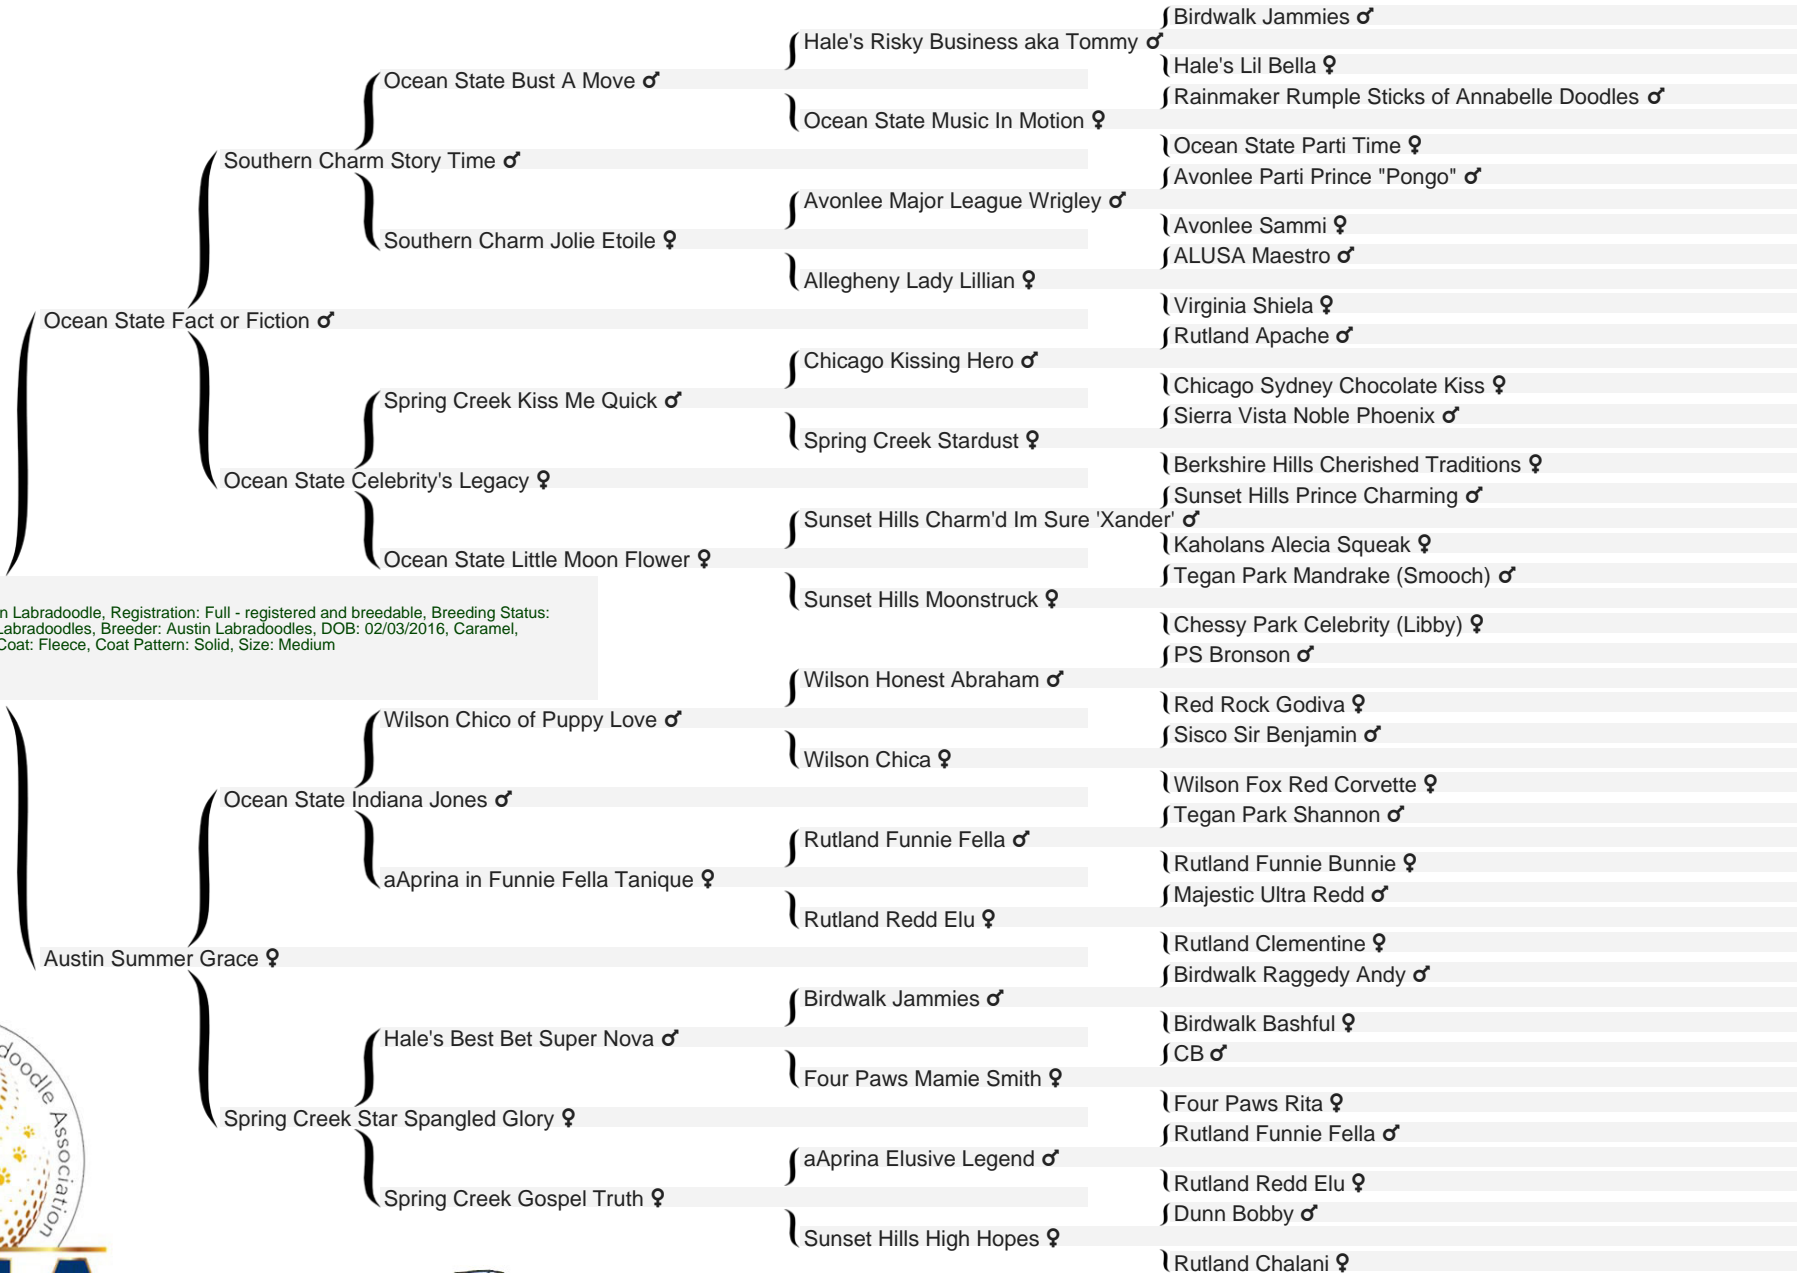

Austin Maggie May ♀

WALA00000363, M Australian Labradoodle, Registration: Full - registered and breedable, Breeding Status: Active, Owner: North Austin Labradoodles, Breeder: Austin Labradoodles, DOB: 02/03/2016, Caramel, Microchip No: 7E10011624, Coat: Fleece, Coat Pattern: Solid, Size: Medium